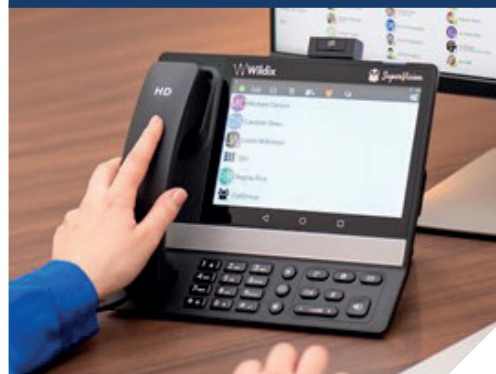

» THE WILDIX HANDSETS «

Wildix WP410 VoIP

A simple and intuitive user-friendly interface.

- Display:132*64 LCD
- 2 x Port 10/100
- PBX phonebooks
- Max 4 BLF keys
- PoE IEEE 802.3af
- Online call history
- Quick DND key
- Visual / Audio BLF
- Voicemail notification

The WorkForce

The Office phone for all your employees.

- USB-Type C input
- USB Headset-compatible
- USB Bluetooth dongle connectivity
- New, faster chipset
- Opus compatibility
- 5G / WiFi dongle-ready
- added support for monitoring presence status of colleagues via BLF keys

» THE WILDIX HANDSETS «

The Vision

The desk phone with presence and video designed for managers.

- Android 5.1 OS
- 7" color display 1024*600
- Touchscreen
- Presence & Chat
- 2MP webcam
- WebRTC videoconference
- WiFi 802.11b/g/n
- Bluetooth 2.0
- USB 2.0
- 120 BLF keys

The SuperVision

The exclusive desk phone designed for Top Managers who desire to be in control.

- Android 5.1 OS
- Touchscreen
- Presence & Chat
- 2 x Gigabit Port 10/100/1000
- WebRTC videoconference
- 802.3az Green Ethernet
- Audio HD wideband
- USB 2.0
- 120 BLF keys
- 8" color display 1280x800
- 5 MP removable webcam
- USB Headset support
- Integration URL (Wallboard)
- Bluetooth 4.1
- Dual band WiFi 2.4Ghz / 5Ghz, 802.11b/g/n
- LED buttons (Voicemail, Mute, Audio output)
- PoE IEEE 802.3af
- PBX phonebooks
- Online call history